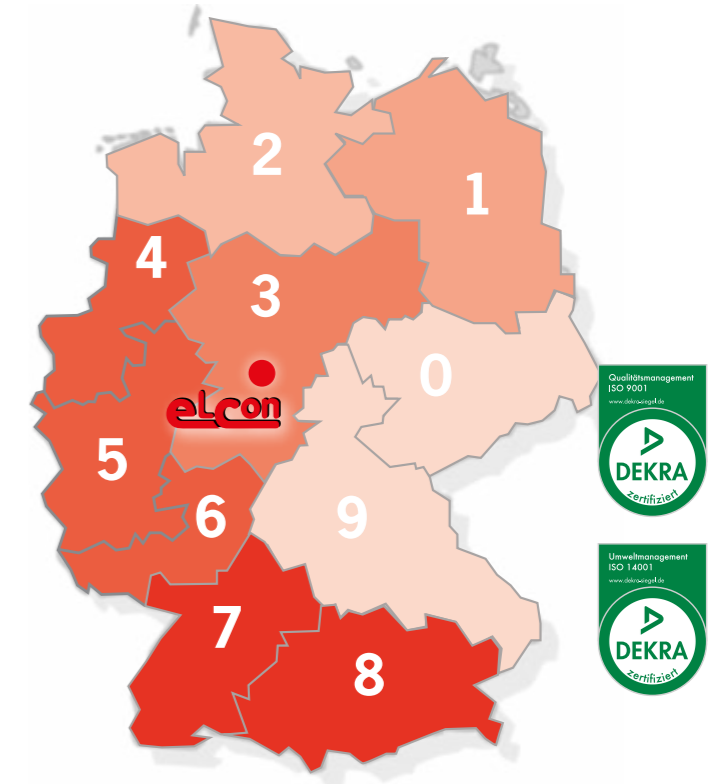

ZIP 8

Inside sales: Adrian Hackethal
Tel.: +49 551 69400-18
E-Mail: hackethal@elcon-electronic.de
Field application Service: Rainer Hessenauer
Tel.: +49 551 69400-38
E-Mail: hessenauer@elcon-electronic.de

ZIP 9 + foreign countries

Inside sales: Yannick Triebe
Tel.: +49 551 69400-21
E-Mail: triebe@elcon-electronic.de

elcon electronic gmbh

Anna-Vandenhoeck-Ring 9 | 37081 Göttingen | Tel.: +49 551 694 00-0 | Fax: +49 551 694 00-23
www.elcon-electronic.de | verkauf@elcon-electronic.de

Office hours:

Monday to Thursday 7:45 - 16:30 Uhr
Friday 7:45 - 15:00 Uhr

Catalog orders:

www.elcon-electronic.de
verkauf@elcon-electronic.de

Services:

Safety stock • Inventory management of
obsolete and customer-specific components
Kanban • Kitting • Cable assemblies
(outsourcing) • Customer-specific solutions